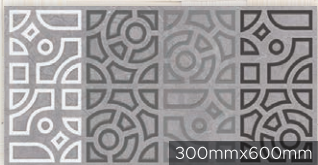

WAP-LAQ-X0829B
WALL TILE

ORNATE 300x600mm