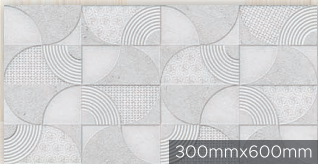

ELONGATED HEXAGON - LIGHT GREY
KAFCHELO - 0005F

DIAMONDBACK - LIGHT GREY
KAWBDIA - 0163

~~Rs. 540/-~~ Upwards
Rs. 270/- Upwards

Conditions apply

DISCOUNT

45%

ENSIGN 300x600mm

WAP-ENS-X0802A
WALL TILE

WAP-ENS-X0802B
WALL TILE

WAP-ENS-X0839A
WALL TILE

SWIRL 300x600mm

WAP-SWR-X0830A
WALL TILE

WAP-SWR-X0830B
WALL TILE

WAP-SWR-X0831A
WALL TILE

SERIN LEAF 300x600mm

WAP-SEL-X0910D
WALL TILE